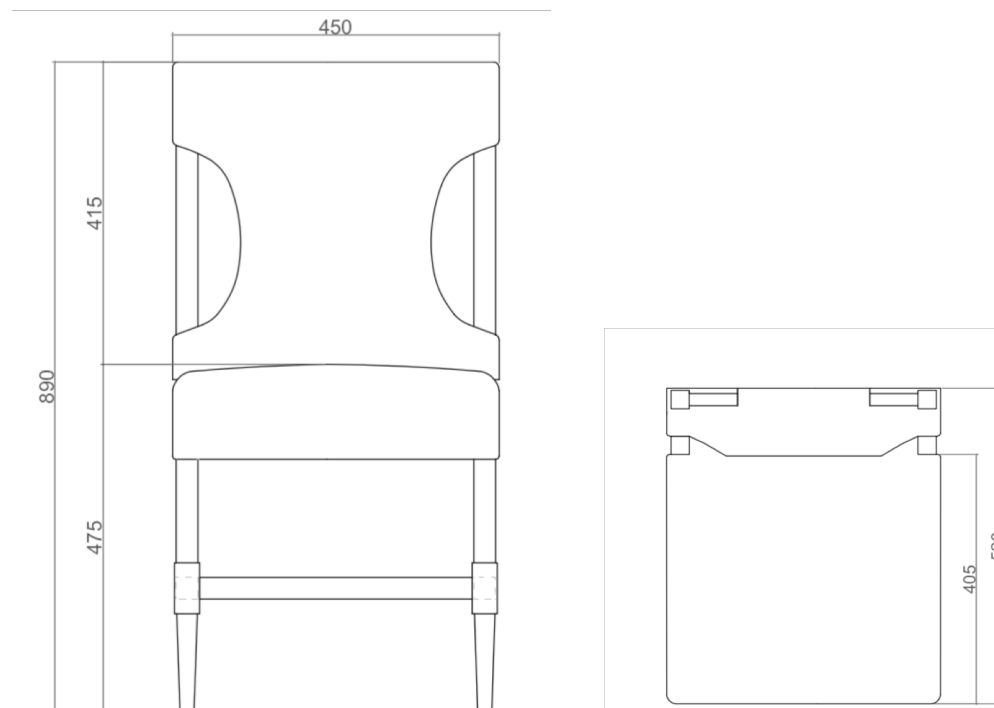

MAY

MATERIAL
Upholstery and Stained Wood

CORBB

Dining chairs By Charles Tassin