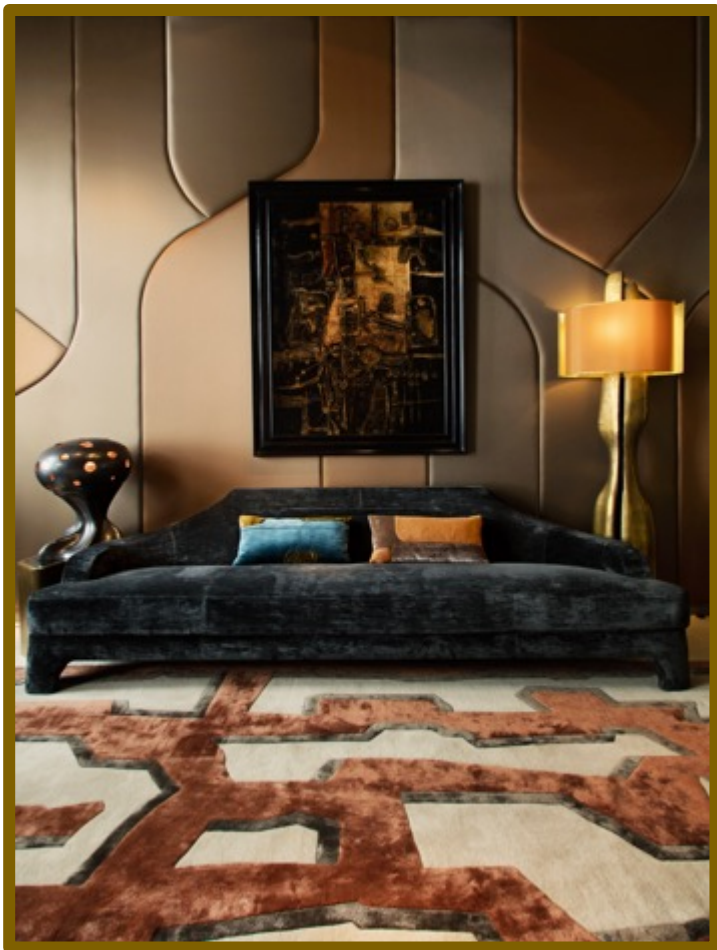

MAY

REGG

Sofa by Charles Tassin

DIMENSIONS

Length 275 cm
Width 100 cm
Seat Height 40 cm
PRICE

Fabrics not included ,
20 meters required in 140 cm
width

Lead time 8 to 14 weeks //

Customization upon request.