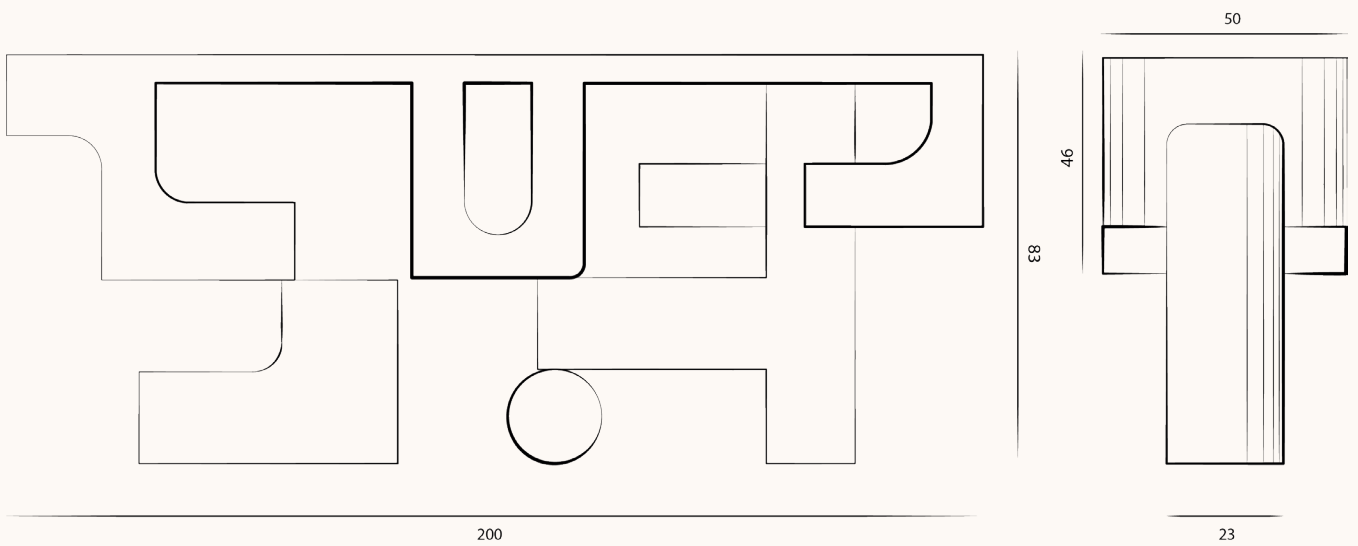

MAY
BY CHARLES TASSIN

CHILL
CONSOLE BY CHARLES TASSIN

Dimensions in cm

MATERIAL

Aluminium patinated and bronze globe.

Lead time 8 to 14 weeks - customization upon request.