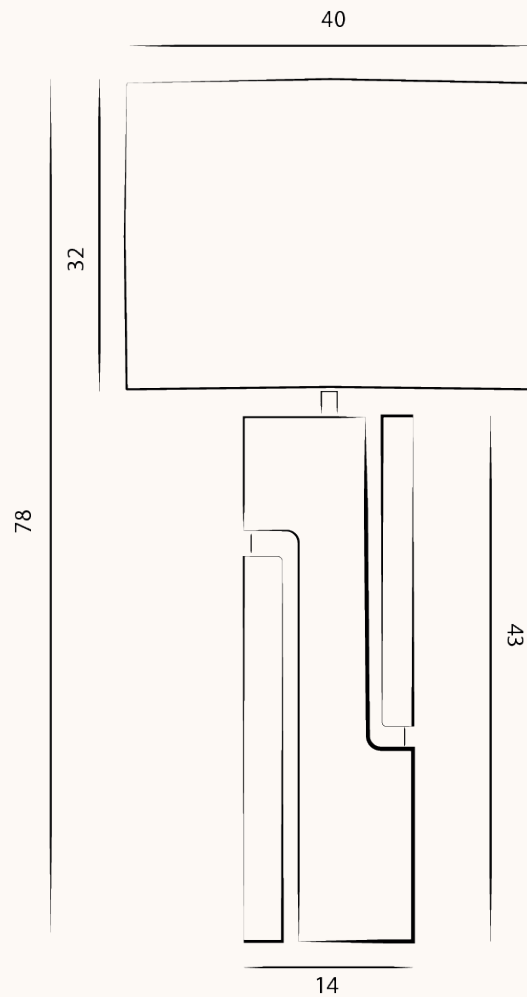

MAY
BY CHARLES TASSIN

CUBB LACQUERED
TABLE LAMP BY CHARLES TASSIN

Dimensions in cm

MATERIAL

Metallization on wood and black cosmic lacquered wood.
Square lampshade in white or black cotton or silk.

Lead time 8 to 14 weeks - customization upon request.