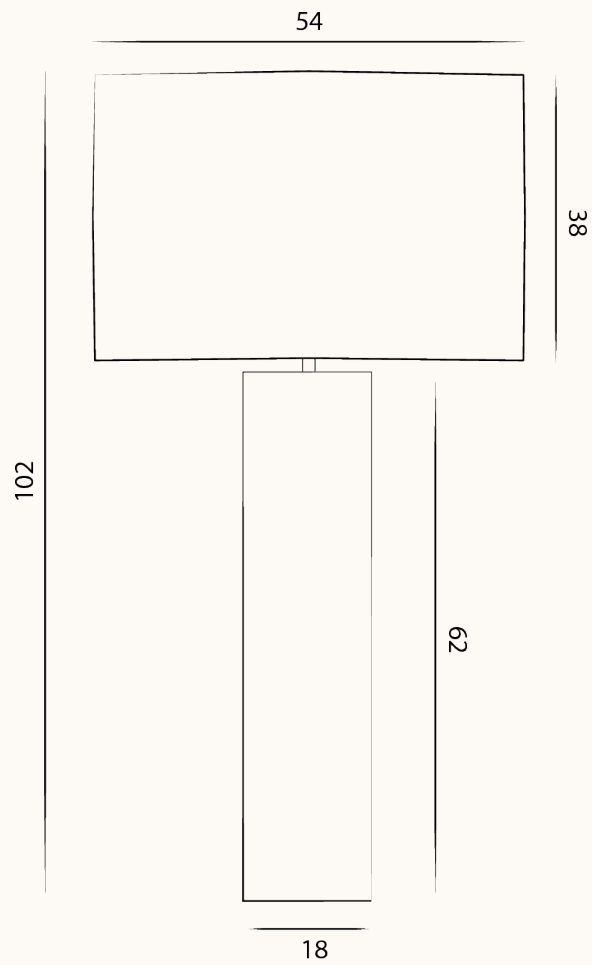

MAV
BY CHARLES TASSIN

CYLL
TABLE LAMP BY CHARLES TASSIN

Dimensions in cm

MATERIAL

Ceramic table lamp with cotton, silk or linen lampshade golden inside.

Lead time 8 to 14 weeks - customization upon request.