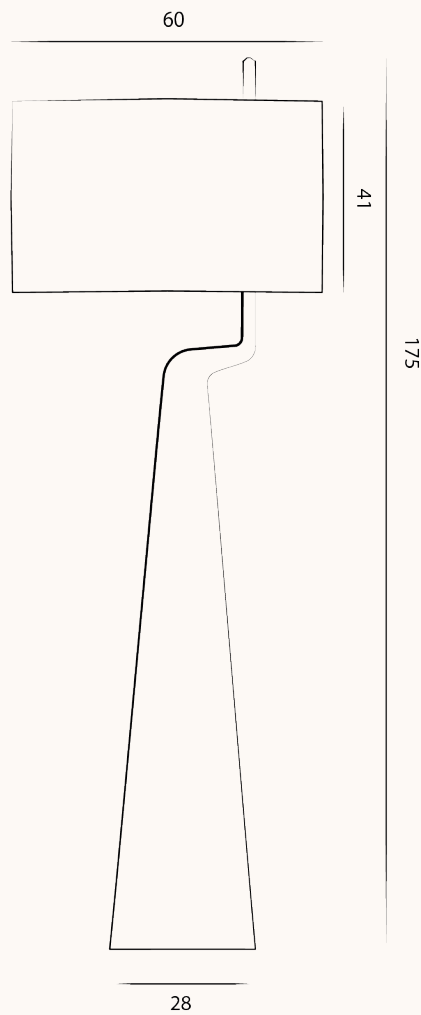

MAV  
BY CHARLES TASSIN

HERONN  
TABLE LAMP BY CHARLES TASSIN

Dimensions in cm

MATERIAL

Bronze base with white silk or cotton lampshade.

Lead time 8 to 14 weeks - customization upon request.

MAY  
BY CHARLES TASSIN

HERONN  
FLORR LAMP BY CHARLES TASSIN

Dimensions in cm

MATERIAL

Bronze base with white silk or cotton lampshade.

Lead time 8 to 14 weeks - customization upon request.