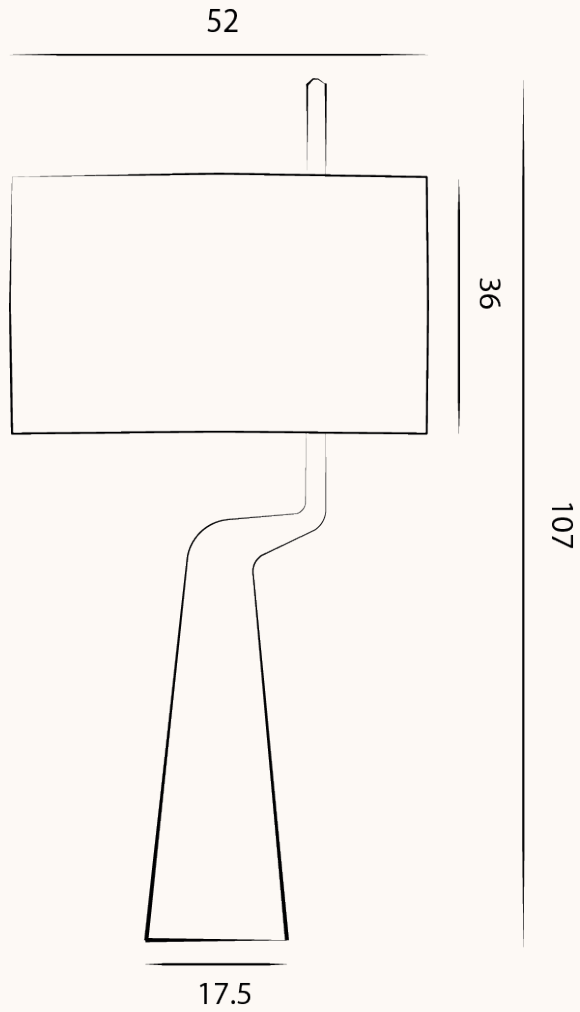

MAV  
BY CHARLES TASSIN

HERONN  
TABLE LAMP BY CHARLES TASSIN

Dimensions in cm

MATERIAL

Bronze base with white silk or cotton lampshade.

Lead time 8 to 14 weeks - customization upon request.

MAY  
BY CHARLES TASSIN

HERONN  
FLORR LAMP BY CHARLES TASSIN

Dimensions in cm

MATERIAL

Bronze base with white silk or cotton lampshade.

Lead time 8 to 14 weeks - customization upon request.