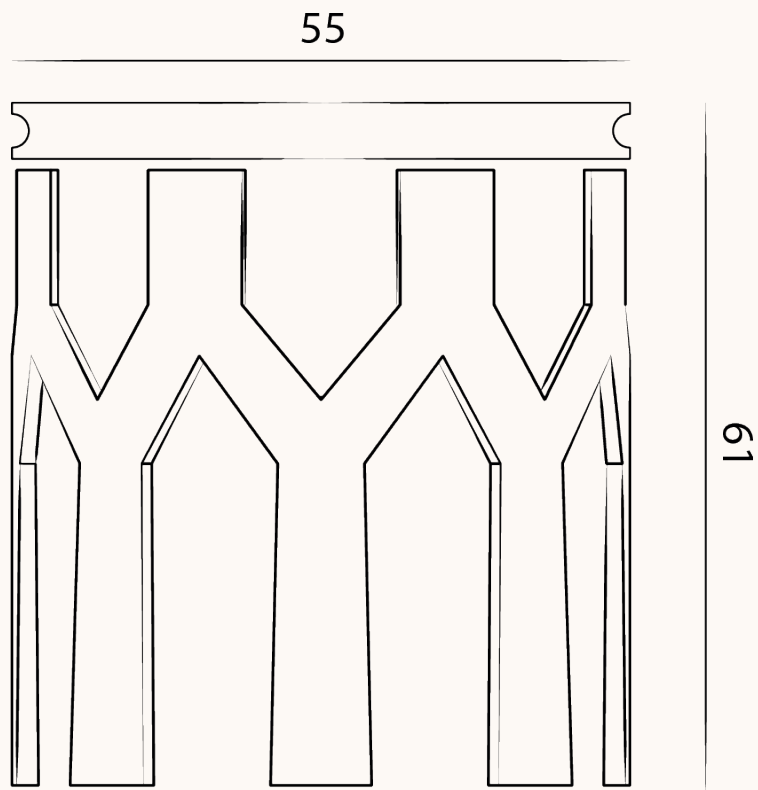

MAY  
BY CHARLES TASSIN

KOSS  
GUERIDON BY CHARLES TASSIN

Dimensions in cm

MATERIAL

Base metallization on wood and white or black Marble top.

Lead time 8 to 14 weeks - customization upon request.