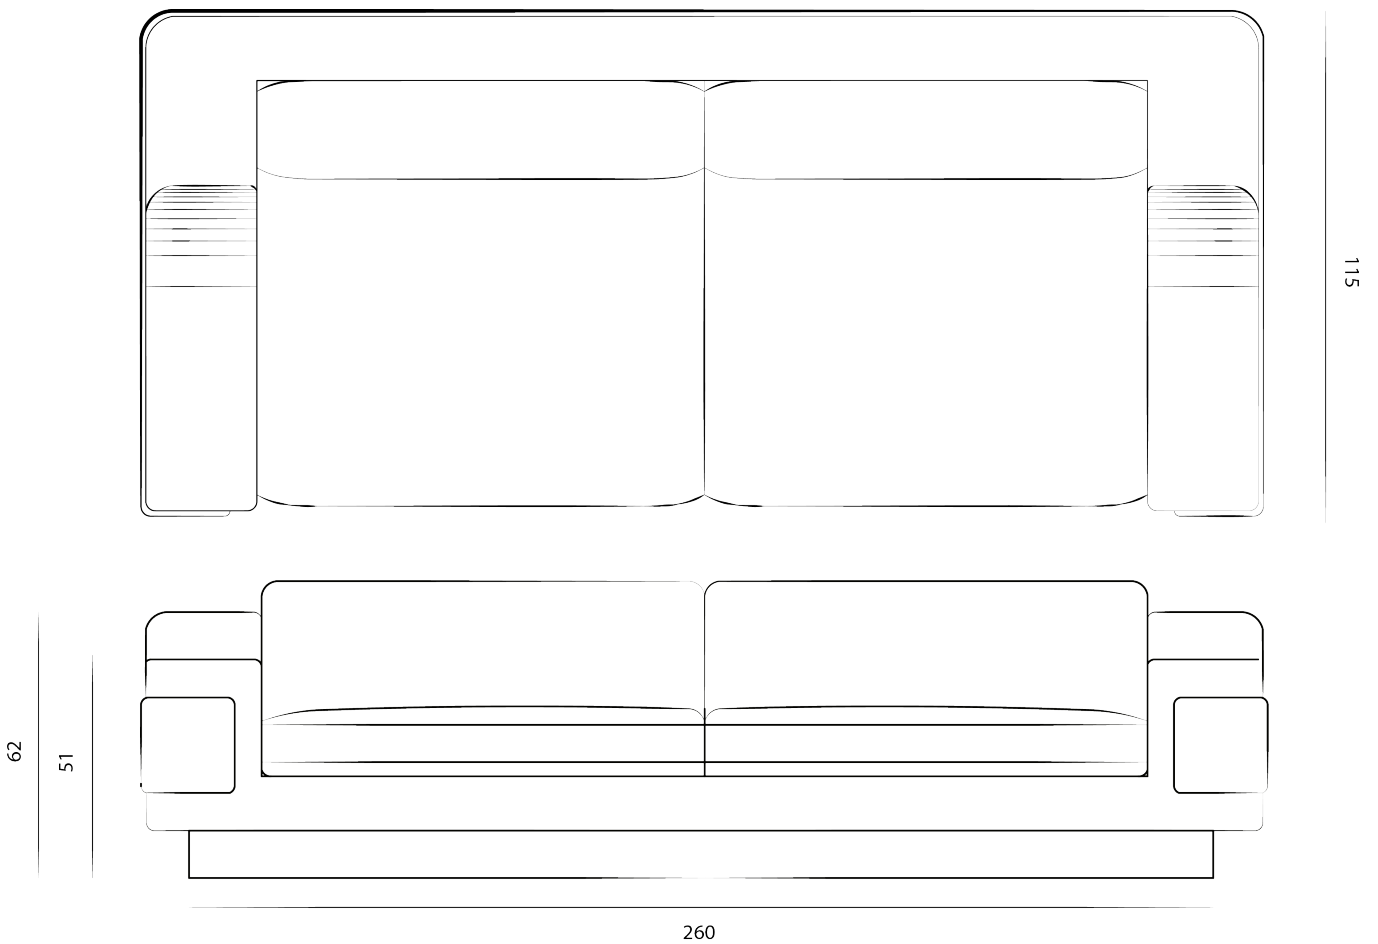

MAY

BY CHARLES TASSIN

MARTT SOFA BY CHARLES TASSIN

MAY
BY CHARLES TASSIN

MARTT
SOFA BY CHARLES TASSIN

Dimensions in cm

MATERIAL

Upholstery with metal base. Fabric not included.
18 meters by 140 cm required.

Lead time 8 to 14 weeks - customization upon request.