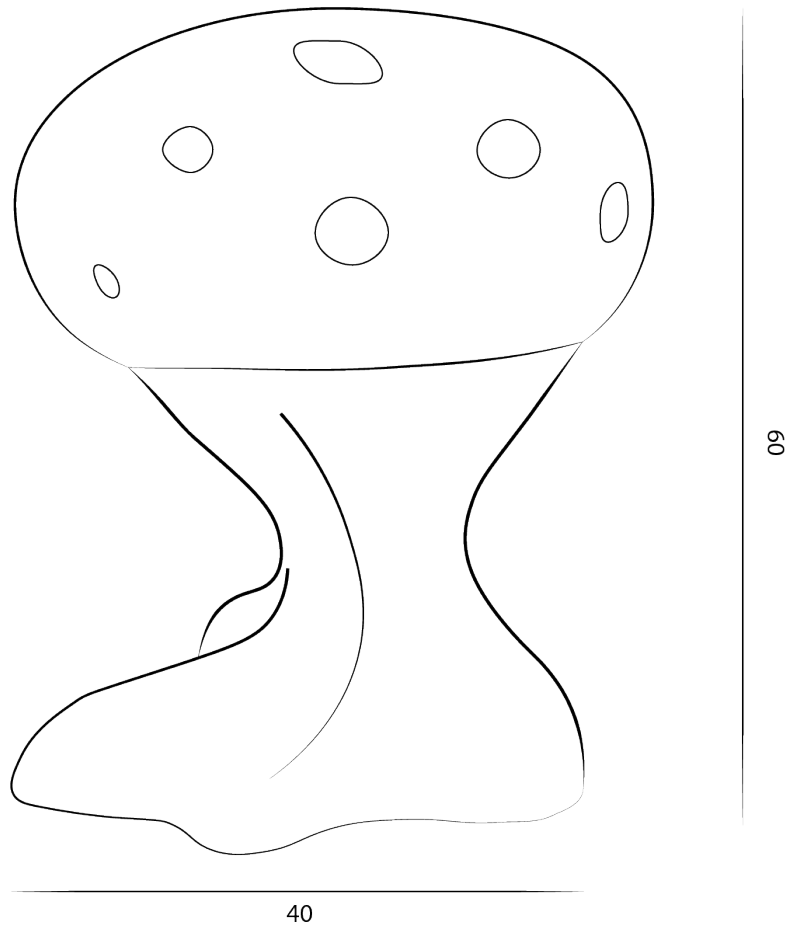

MAY
BY CHARLES TASSIN

MUSHH
TABLE BY CHARLES TASSIN

MAY
BY CHARLES TASSIN

MUSHH
TABLE BY CHARLES TASSIN

40

60

Dimensions in cm

MATERIAL

Lead and gold enameled ceramic.

Lead time 8 to 14 weeks - customization upon request.