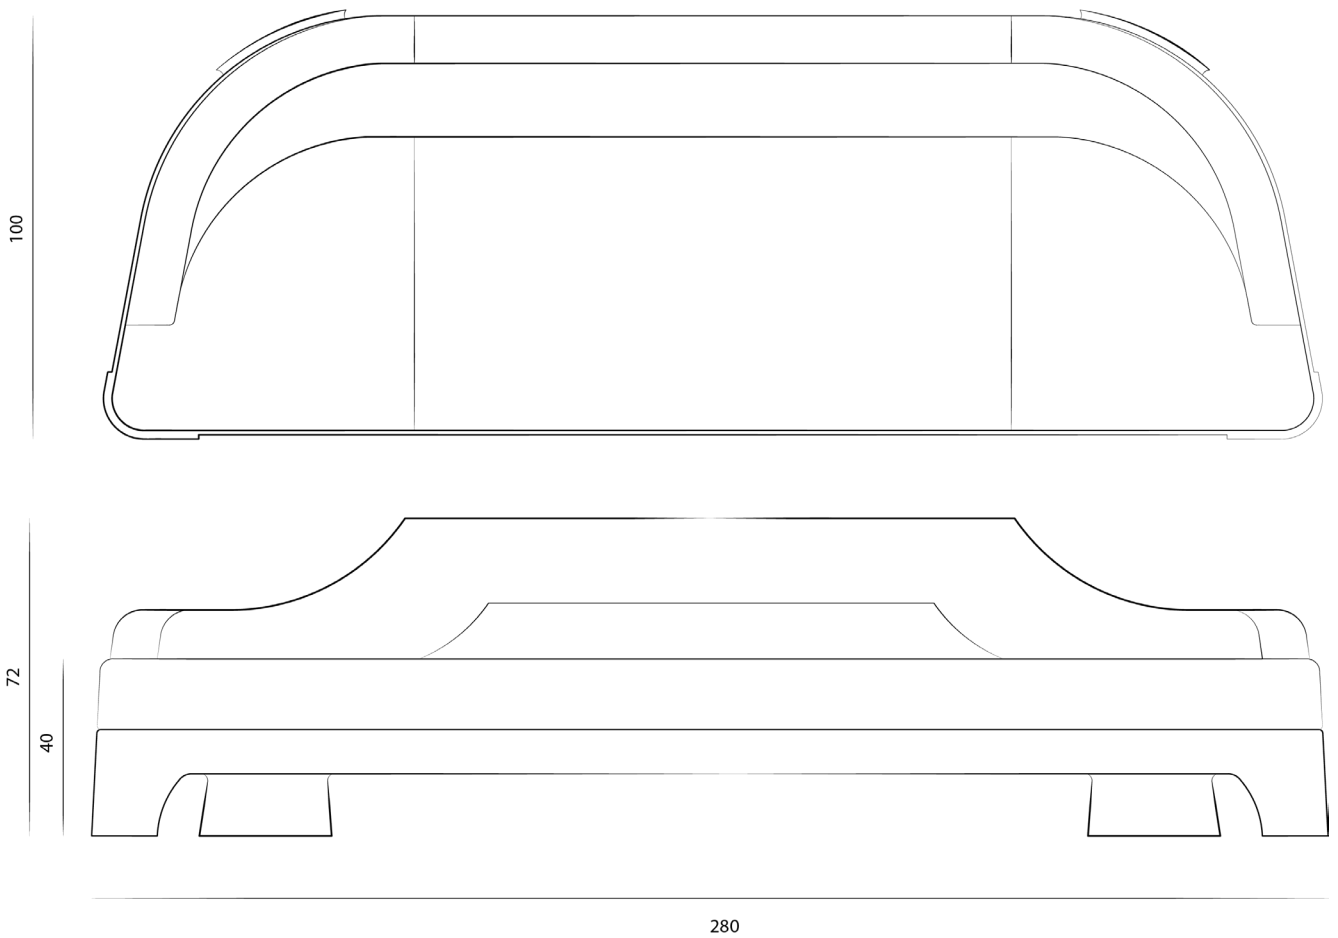

MAY

BY CHARLES TASSIN

REGG

SOFA BY CHARLES TASSIN

MAY
BY CHARLES TASSIN

REGG
SOFA BY CHARLES TASSIN

Dimensions in cm

MATERIAL

Upholstery. Fabric not included.
18 meters by 140 cm required.

Lead time 8 to 14 weeks - customization upon request.