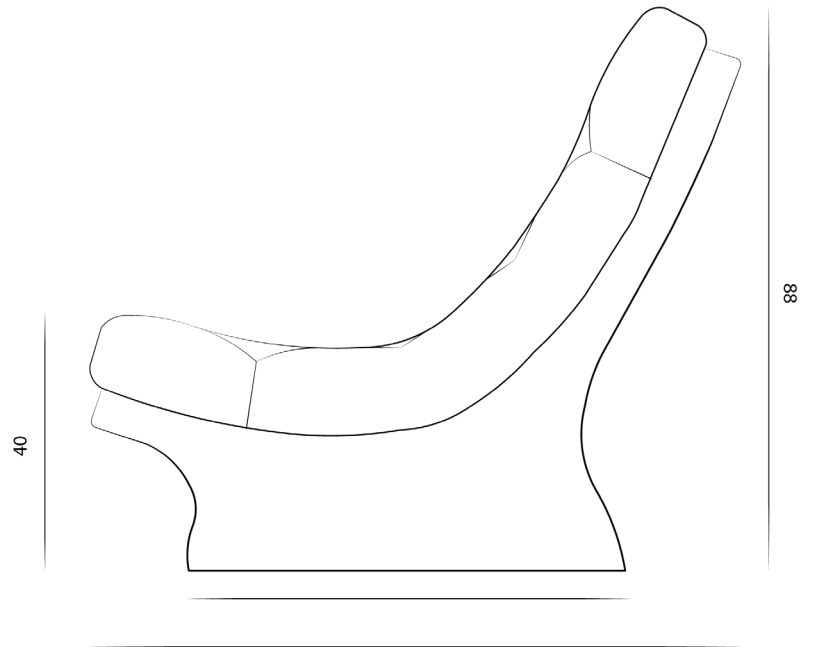

MAY
BY CHARLES TASSIN

TESS
ARMLESS CHAIR BY CHARLES TASSIN

MAY
BY CHARLES TASSIN

TESS
ARMLESS CHAIR BY CHARLES TASSIN

65

40

101

88

Dimensions in cm

MATERIAL

Leather suede upholstery. Fabric not included.
6 meters by 140 cm required.

Lead time 8 to 14 weeks - customization upon request.