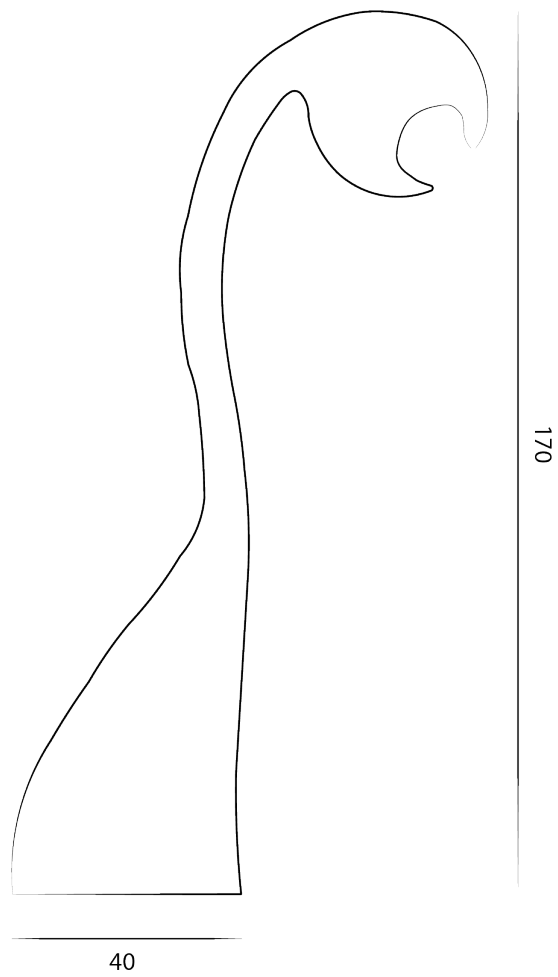

MAY

BY CHARLES TASSIN

VORR

FLOOR LAMP BY CHARLES TASSIN

MAV
BY CHARLES TASSIN

VORR
FLOOR LAMP BY CHARLES TASSIN

Dimensions in cm

MATERIAL

Patinated bronze base. Globe's inside with goldleaf.

Lead time 8 to 14 weeks - customization upon request.