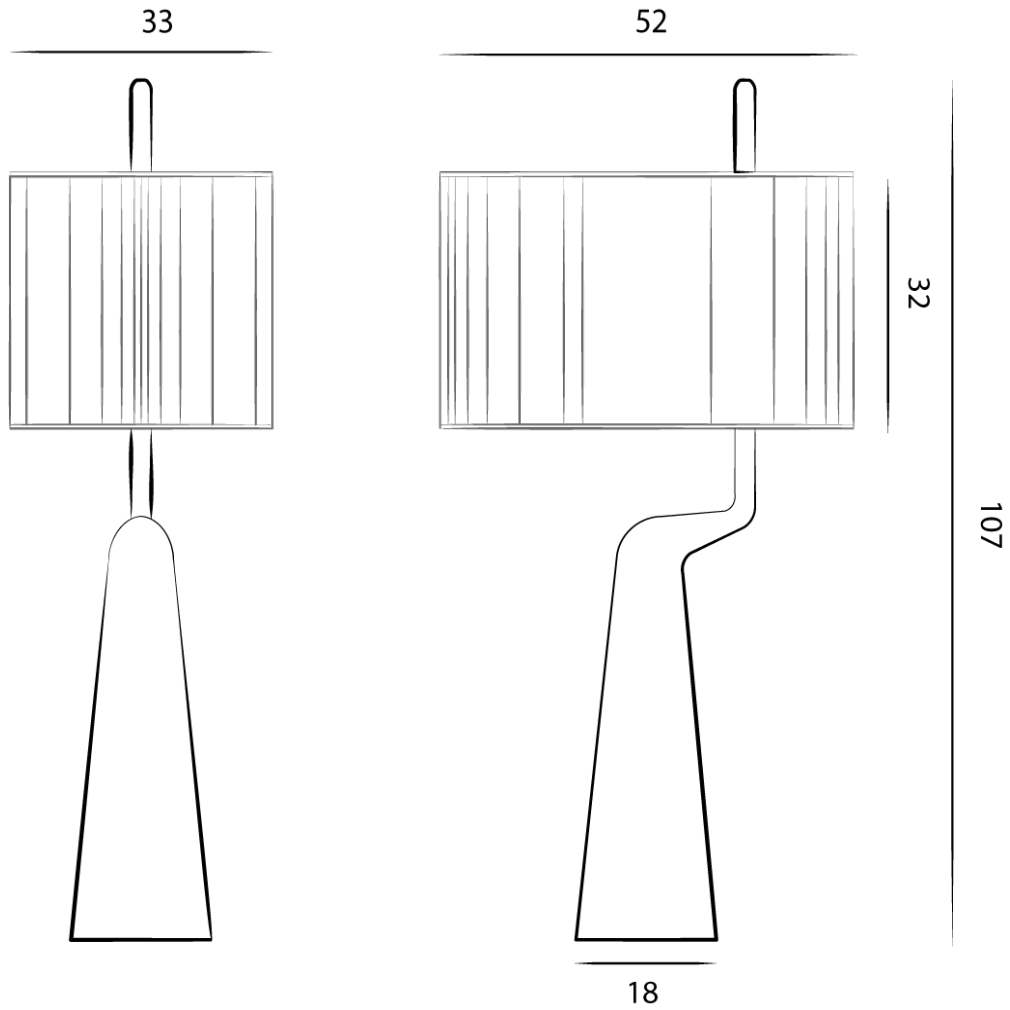

MAY
BY CHARLES TASSIN

HERONN
TABLE LAMP BY CHARLES TASSIN

MAY
BY CHARLES TASSIN

HERONN
TABLE LAMP BY CHARLES TASSIN

Dimensions in cm

MATERIAL

Bronze base with white silk or cotton lampshade.

Wiring: LED E27 (fr) - LED E26 (us) 2700k

Lead time 8 to 14 weeks - customization upon request.