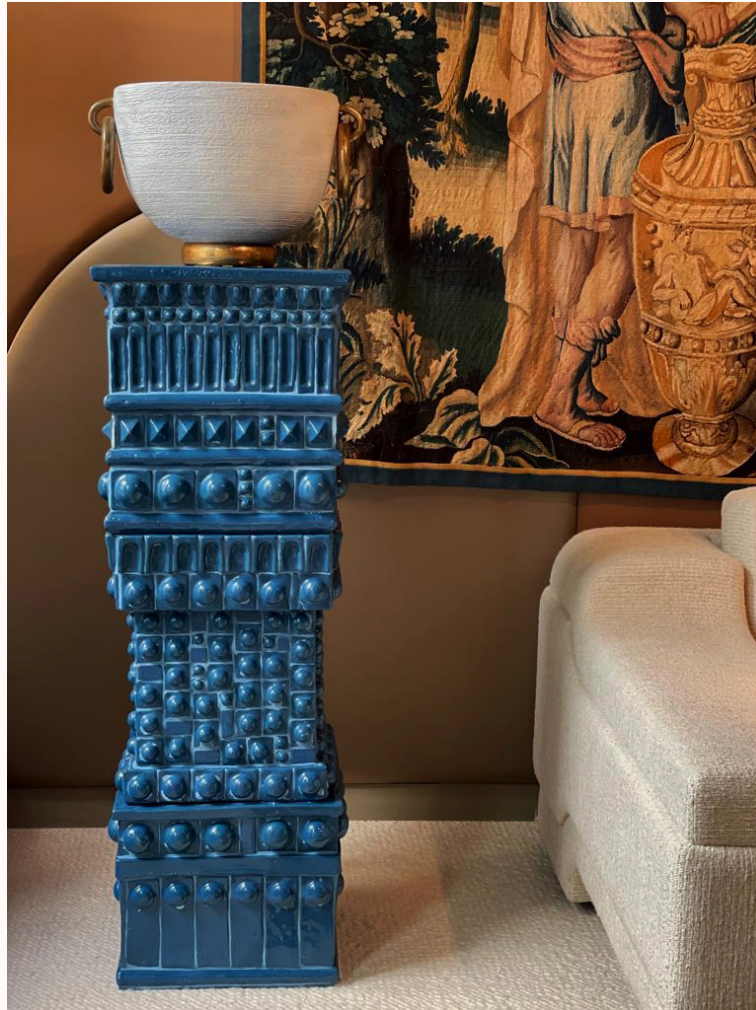

## PEDESTAL BY BENJAMIN FOR MAY

### Dimensions

Height: 112 cm

Width: 39 cm

Depth: 32 cm

### MATERIAL

Ceramic.