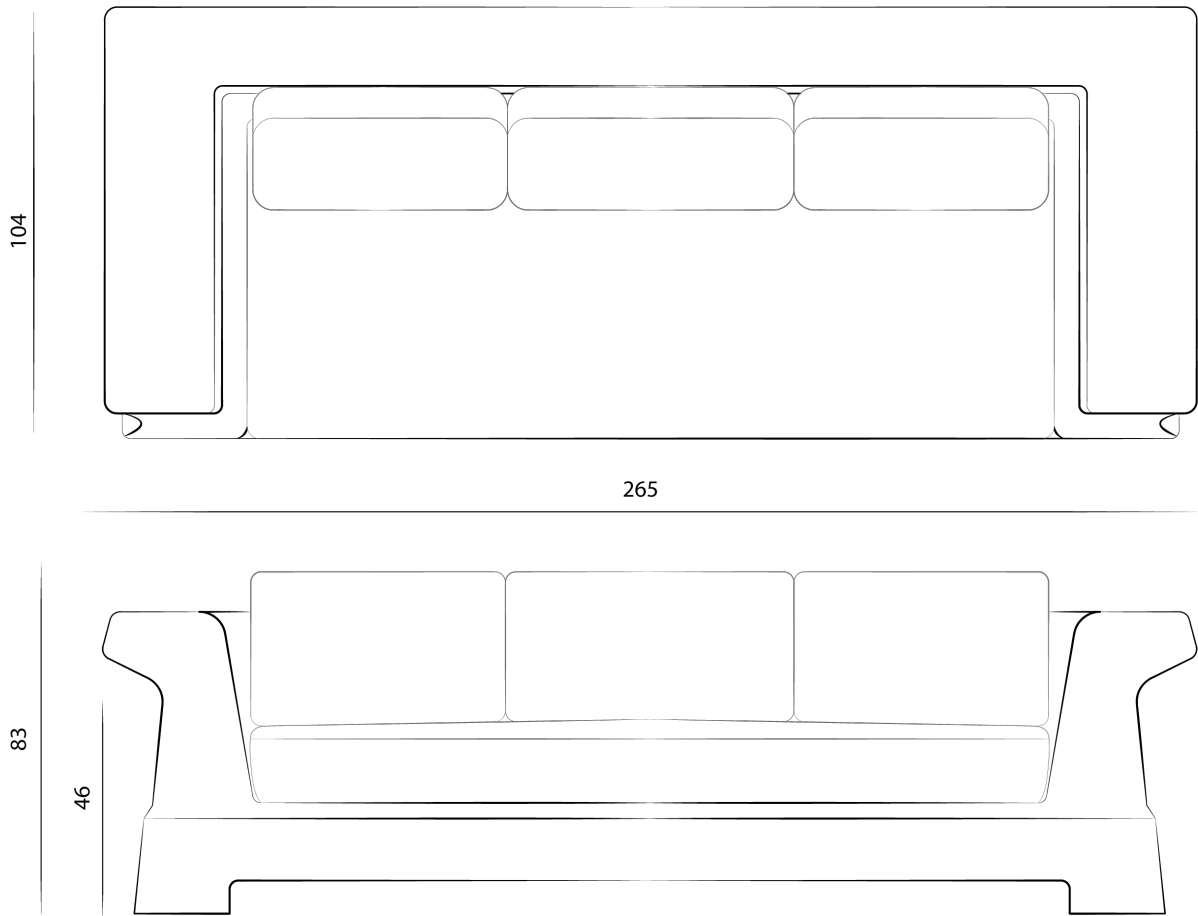

MAY

MAYLIS ET CHARLES TASSIN

CHESS II
SOFA

MAY

MAYLIS ET CHARLES TASSIN

CHESS II SOFA

CHESS II
SOFA

Dimensions in cm

MATERIAL

Upholstery. Fabric not included.
22 meters by 140 cm required.

Lead time 8 to 14 weeks - customization upon request.