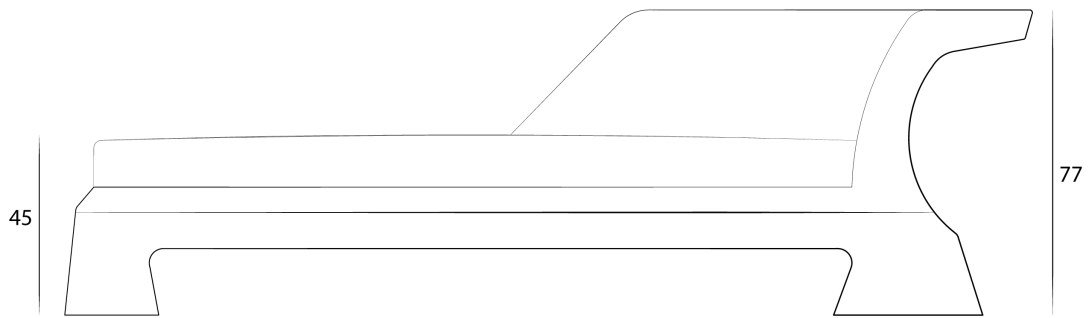

## CHESS MERIDIENNE

CHESS  
MERIDIENNE

250

Dimensions in cm

MATERIAL

Upholstery. Fabric not included.  
22 meters by 140 cm required.

Lead time 8 to 14 weeks - customization upon request.