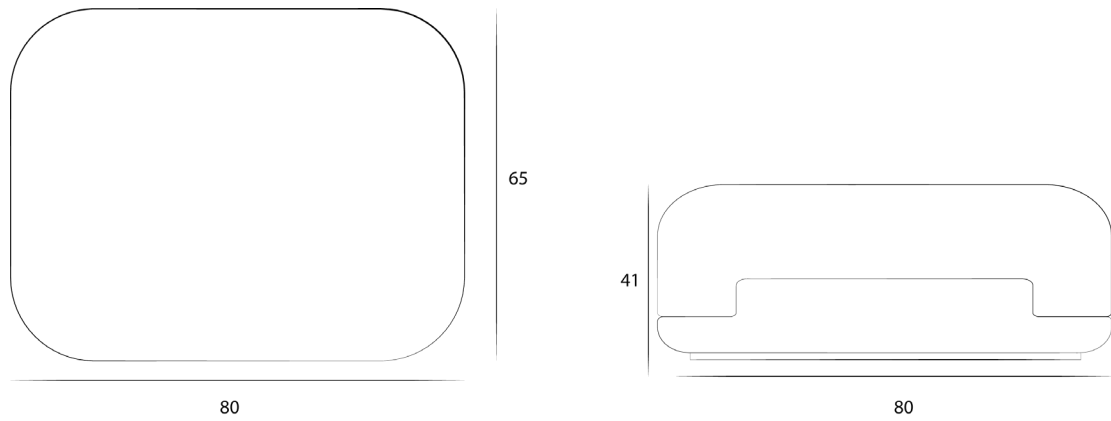

MAY
MAYLIS ET CHARLES TASSIN

CLOUDD
OTTOMAN

MAY

MAYLIS ET CHARLES TASSIN

CLOUDD
OTTOMAN

CLOUDD
OTTOMAN

Dimensions in cm

MATERIAL
Upholstery. Fabric not included.
3 meters required.