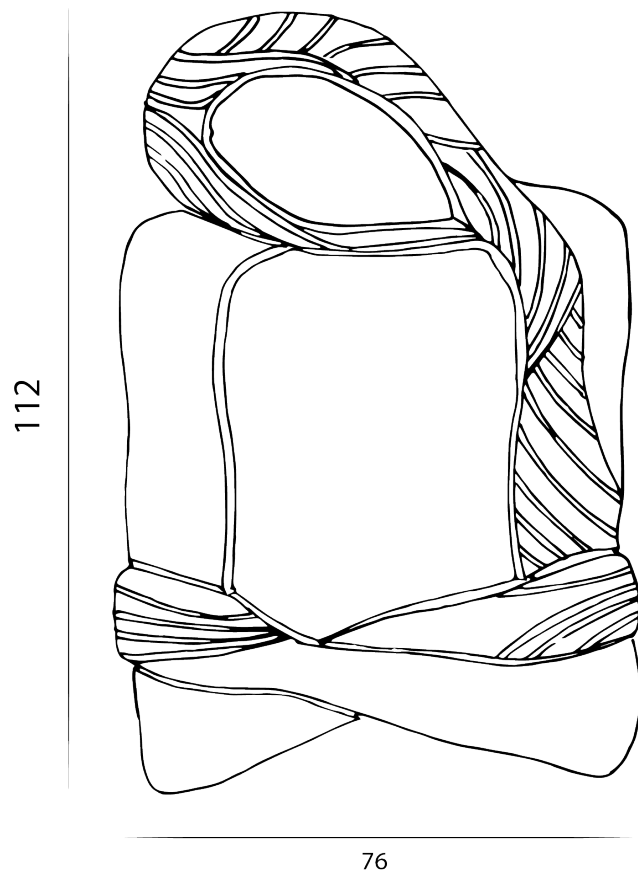

MAY

MAYLIS ET CHARLES TASSIN

DORR
MIRROR

DORR
MIRROR

Dimensions in cm

MATERIAL
Bronze

Lead time 8 to 14 weeks - customization upon request.