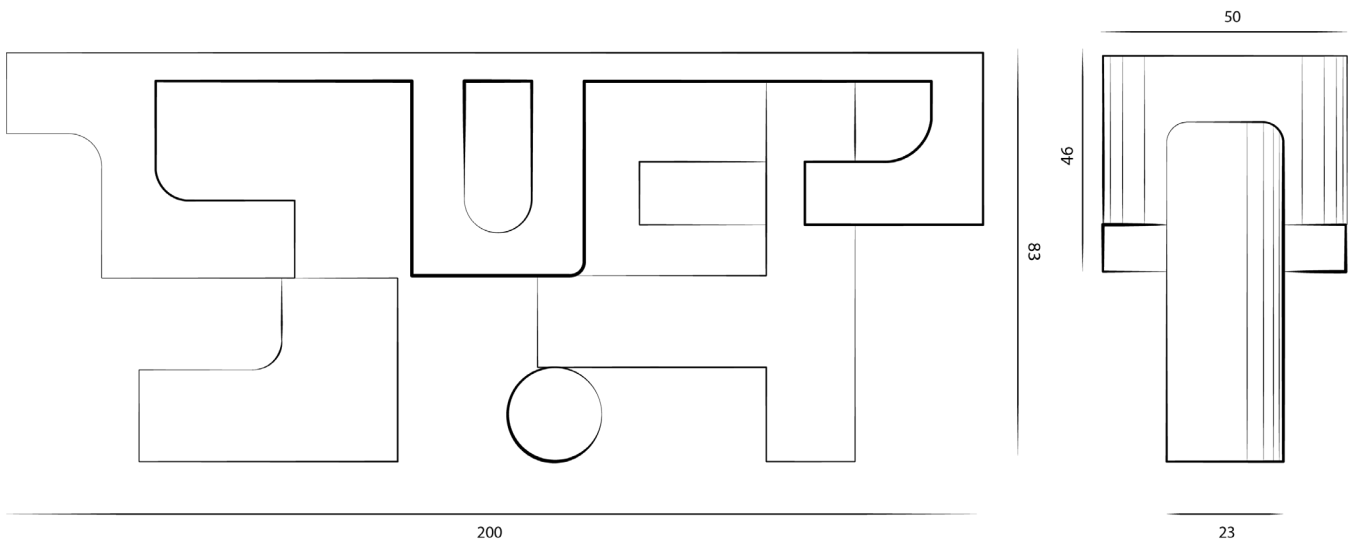

# MAY

MAYLIS ET CHARLES TASSIN

CHILL  
CONSOLE

CHILL  
CONSOLE

Dimensions in cm

MATERIAL

Aluminium patinated and Bronze globe.

Lead time 8 to 14 weeks - customization upon request.