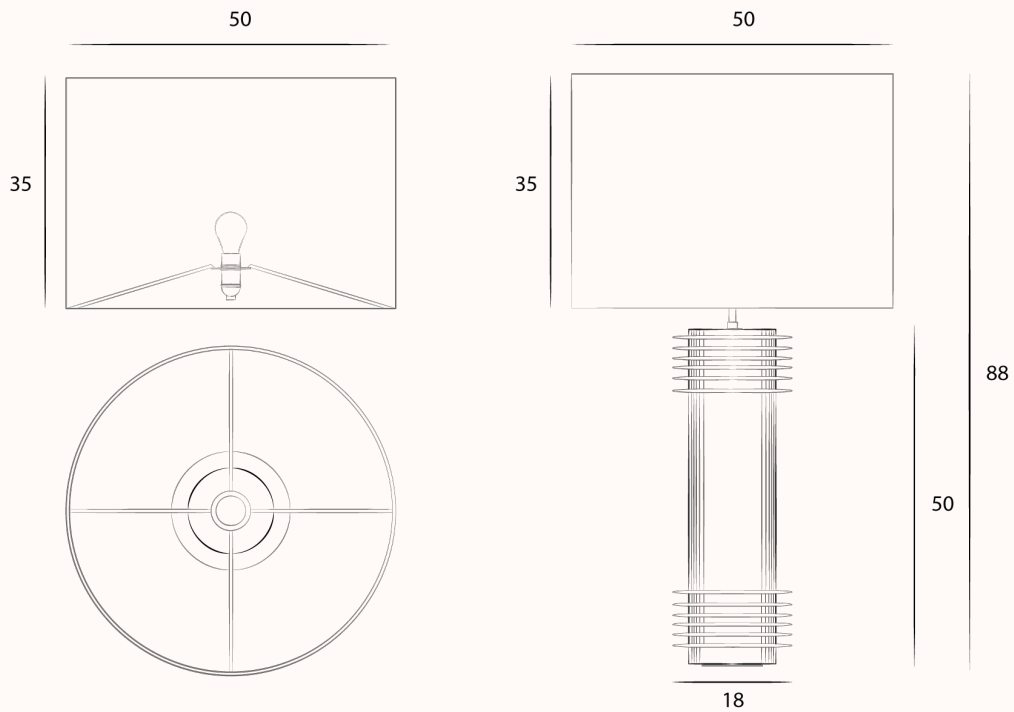

MAY

MAYLIS ET CHARLES TASSIN

BAMBB
TABLE LAMP

BAMBB
TABLE LAMP

Dimensions in cm

MATERIAL

Ceramic base with cotton, linen or silk lampshade.
Wiring: LED E27 (fr) - LED E26 (us) 2700k
Lead time 8 to 14 weeks - customization upon request.