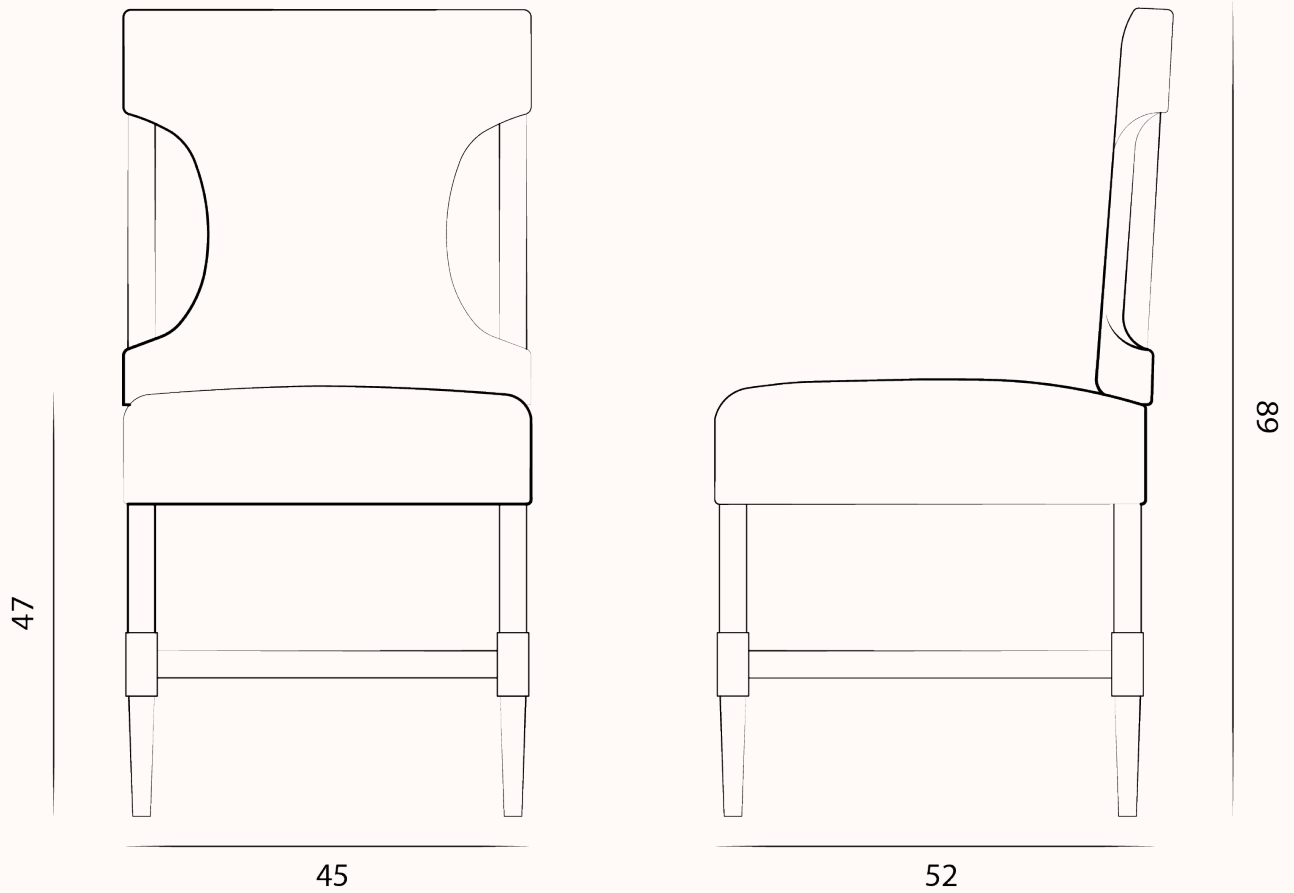

## CORB DINING CHAIR

# MAY

MAYLIS ET CHARLES TASSIN

CORBB  
DINING CHAIR

CORB  
DINING CHAIR

Dimensions in cm

MATERIAL

Upholstery and stained wood. Fabric not included.  
160 cm required.

Lead time 8 to 14 weeks - customization upon request.