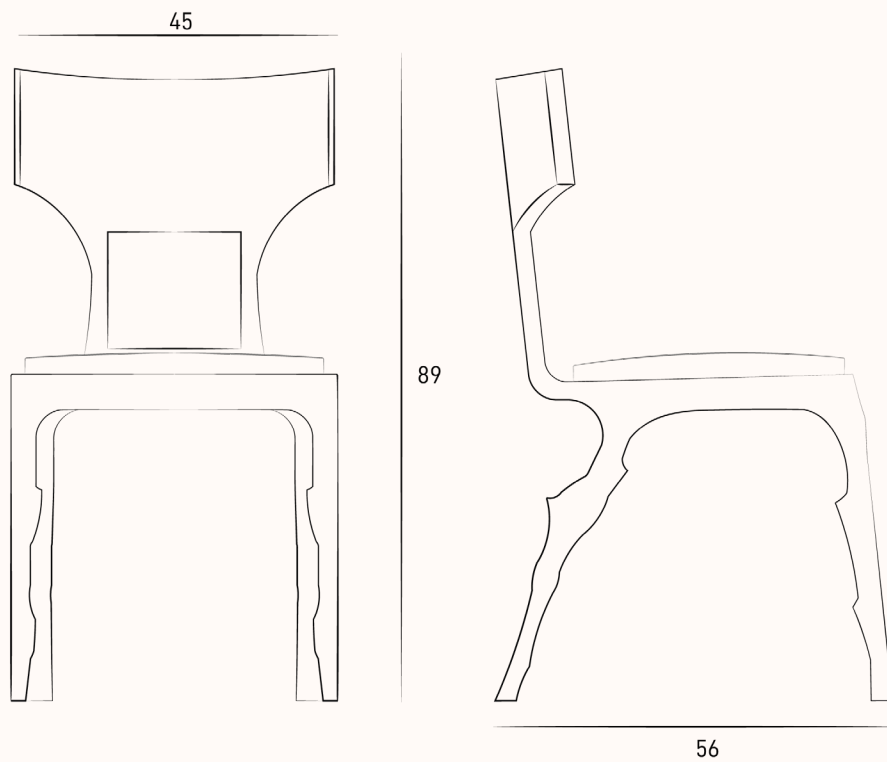

DEERR CHAIR

Dimensions in cm

MATERIAL

White lead oak and upholstery. Fabric not included.
0.70 meters by 140 cm required for two chairs.

Lead time : 12 to 14 weeks