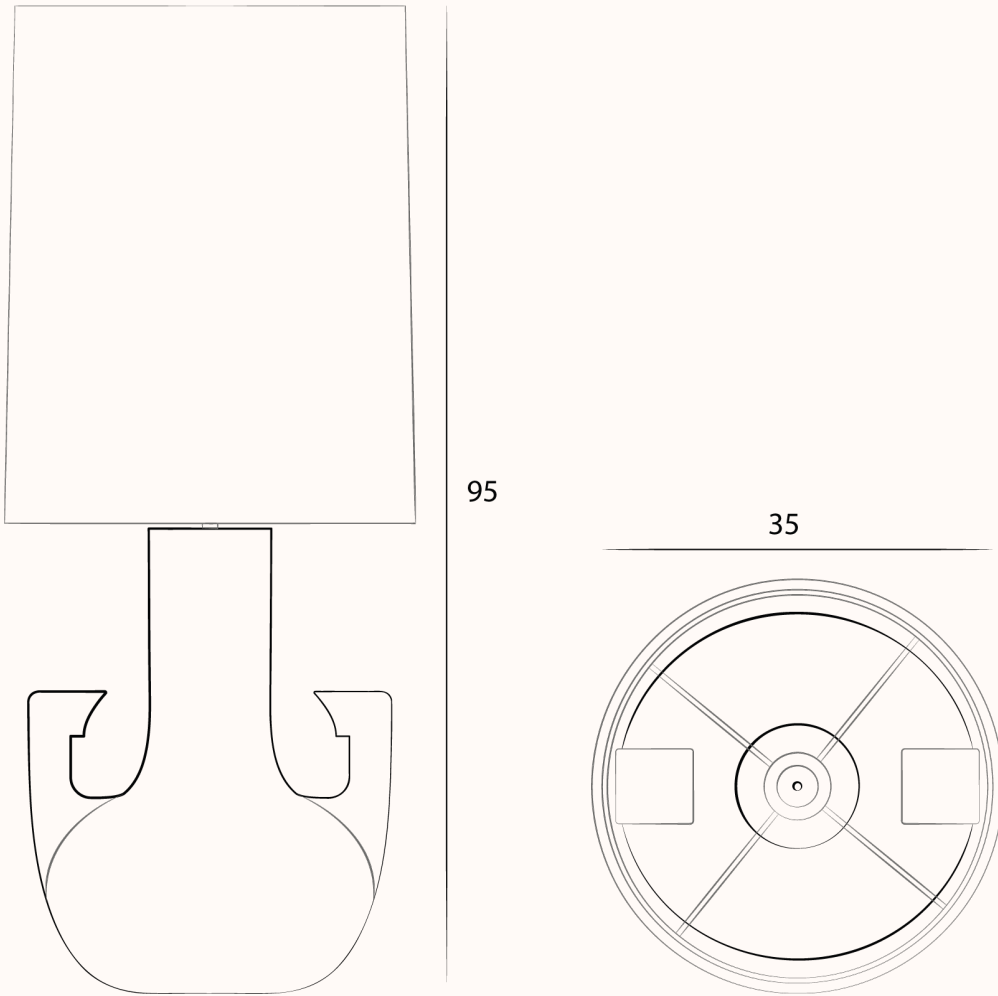

## GREEKK TABLE LAMP

MAY

MAYLIS ET CHARLES TASSIN

GREEKK  
TABLE LAMP

GREEKK  
TABLE LAMP

Dimensions in cm

MATERIAL

Enameled ceramique base with silk, linen or cotton lampshade.

Wiring: LED E27 (fr) - LED E26 (us) 2700k

Lead time 14 to 18 weeks - customization upon request.