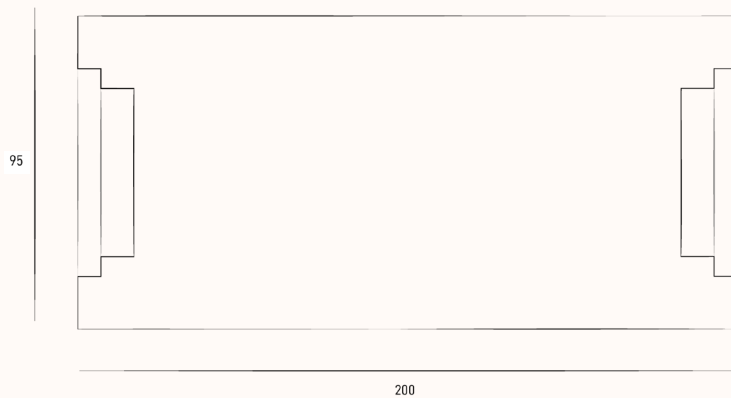

MAY

MAYLIS ET CHARLES TASSIN

HOMM
DESK

MAY
MAYLIS ET CHARLES TASSIN

HOMM
DESK

HOMM
DESK

Dimensions in cm

MATERIAL

Stained wood and high-gloss varnish.

Lead time 14 to 18 weeks - customization upon request.