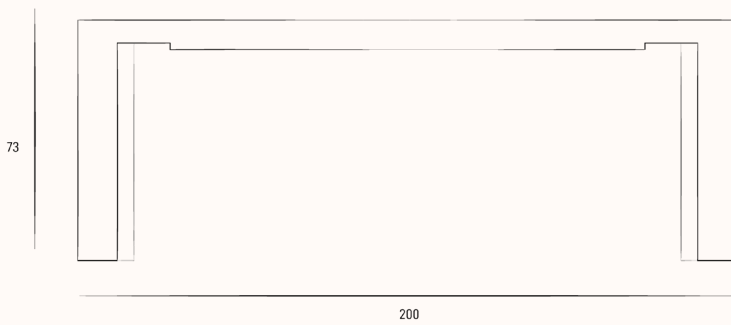

MAY

MAYLIS ET CHARLES TASSIN

HOMM
DESK

MAY
MAYLIS ET CHARLES TASSIN

HOMM
DESK

HOMM
DESK

Dimensions in cm

MATERIAL

Stained wood and high-gloss varnish.

Lead time 14 to 18 weeks - customization upon request.