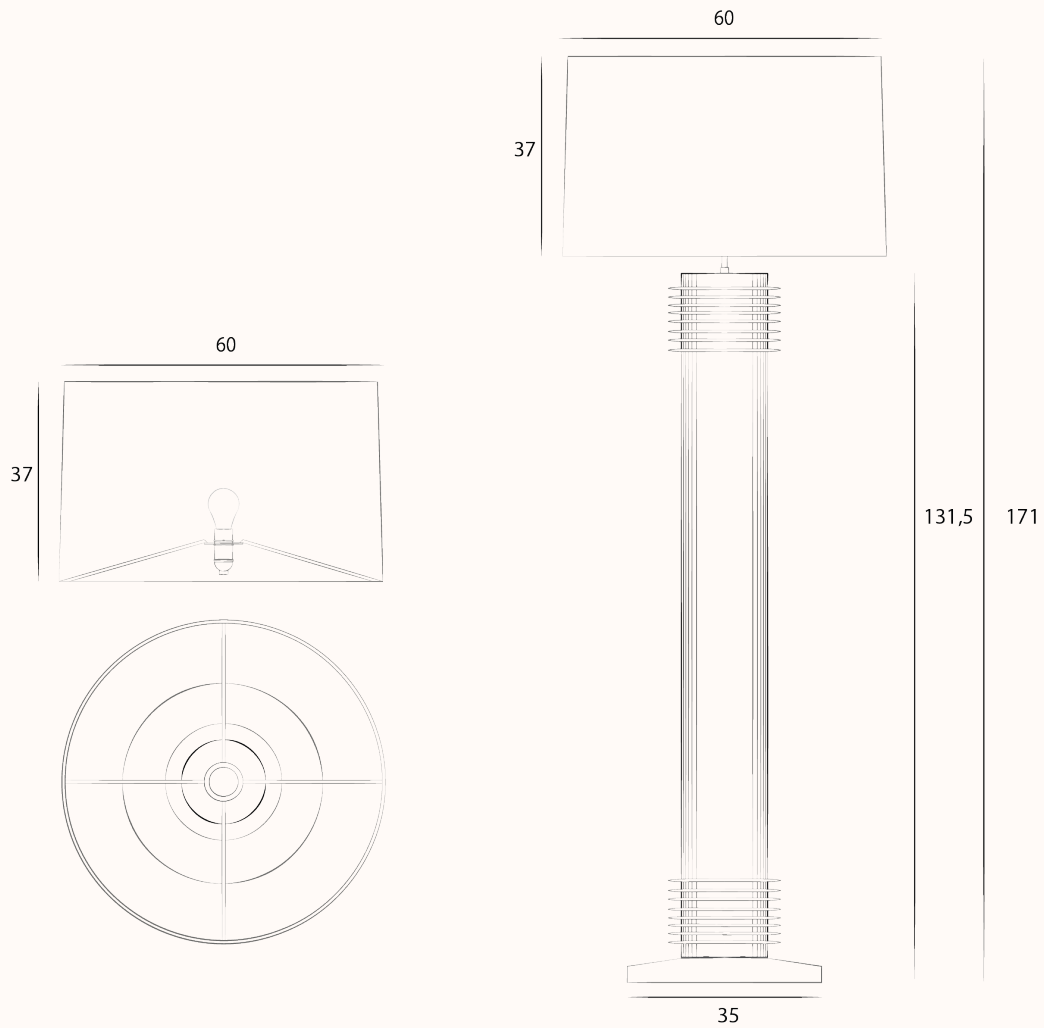

MAY

MAYLIS ET CHARLES TASSIN

BAMBB  
FLOOR LAMP

BAMBB  
FLOOR LAMP

Dimensions in cm

MATERIAL

Ceramic base with cotton, linen or silk lampshade  
Wiring : LED E27 (FR) - LED E26 (US) 2700K  
Lead time 14 to 18 weeks - Customization upon request