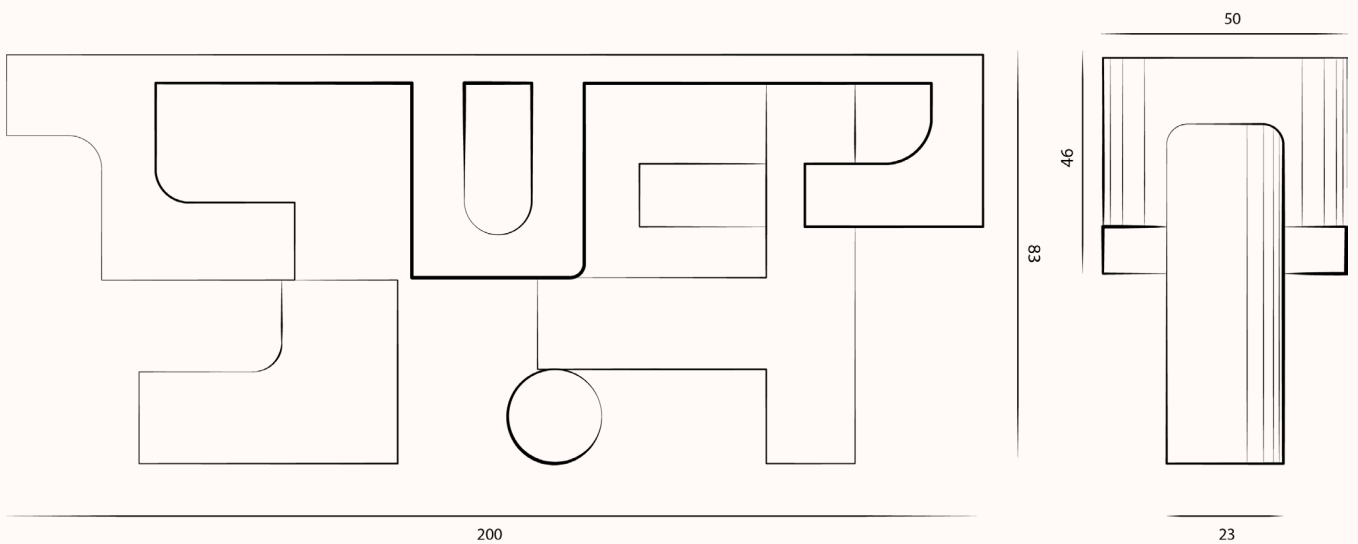

MAY

MAYLIS ET CHARLES TASSIN

CHILL CONSOLE

MAY

MAYLIS ET CHARLES TASSIN

CHILL CONSOLE

Dimensions in cm

MATERIAL

Aluminium patinated and bronze globe

Lead time 14 to 18 weeks - Customization upon request