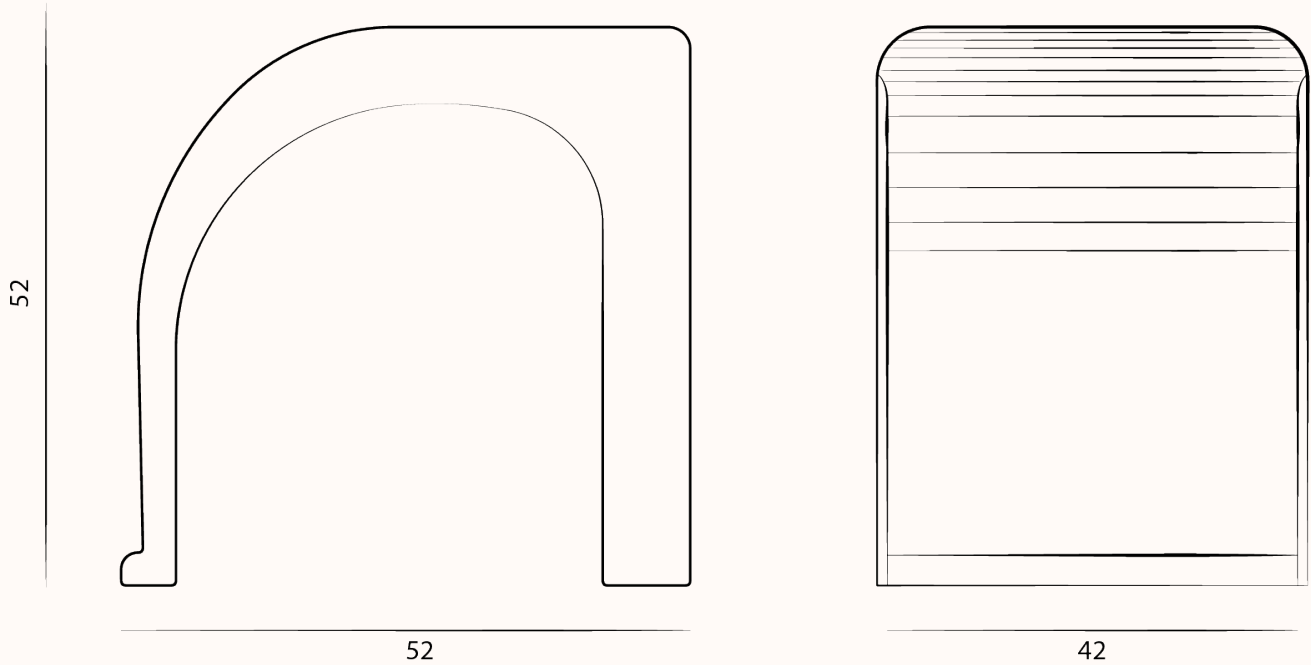

MAY  
MAYLIS ET CHARLES TASSIN

ELEFANN  
SIDE TABLE

MAY

MAYLIS ET CHARLES TASSIN

ELEFANN  
SIDE TABLE

Dimensions in cm

MATERIAL

White enameled ceramic

Lead time 14 to 18 weeks - Customization upon request