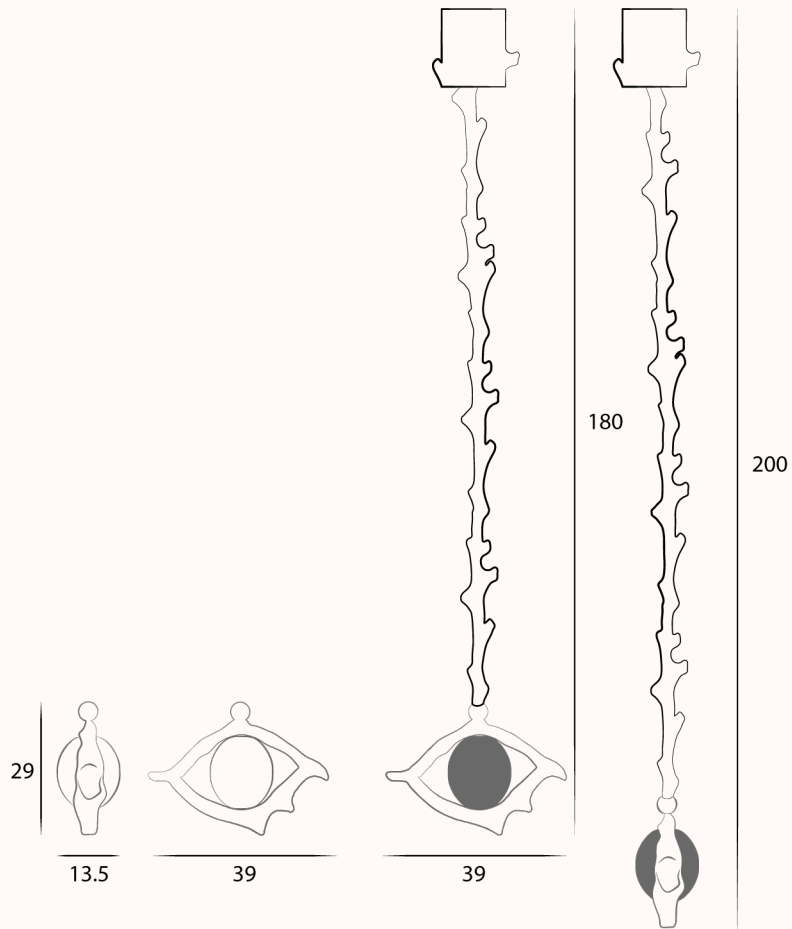

IRISS CHANDELIER

Dimensions in cm

MATERIAL

Bronze and alabaster

Wiring : LED G9 (FR) - LED G9 (US) 2700K

Lead time 14 to 18 weeks - Customization upon request