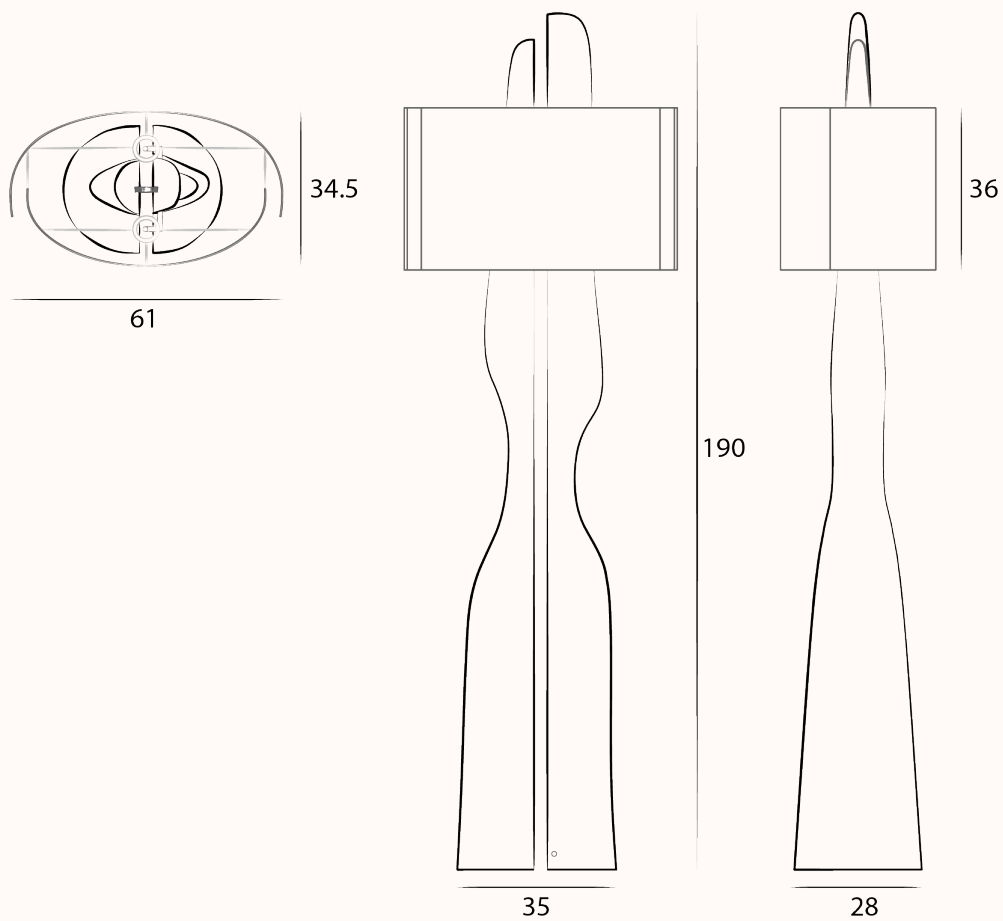

## SOFF FLOOR LAMP

Dimensions in cm

### MATERIAL

Metallization on wood, inner edge in lacquered wood in black brown or off white

Black or white cotton or silk lampshade

Wiring : LED E27 (FR) - LED E26 (US) 2700K

Lead time 14 to 18 weeks - Customization upon request