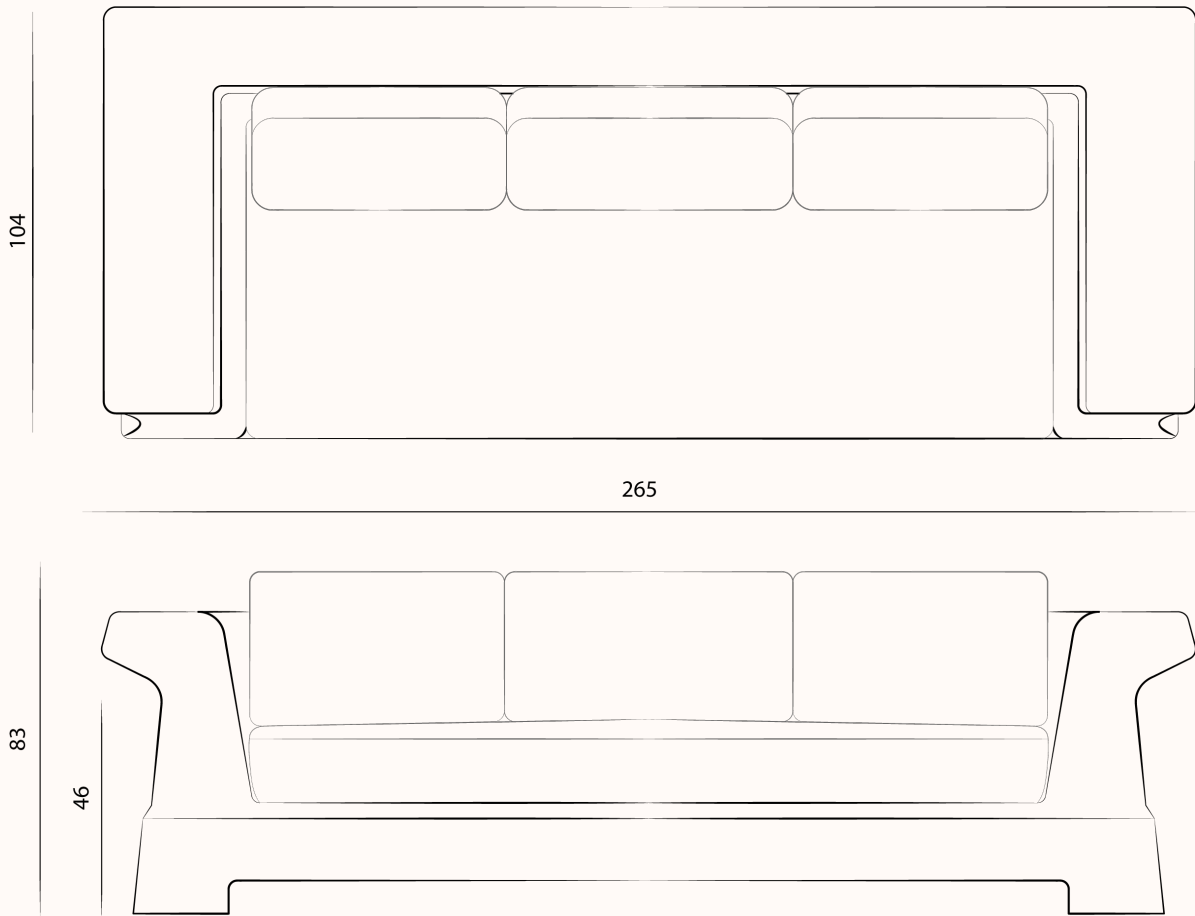

MAY

MAYLIS ET CHARLES TASSIN

CHESS II
SOFA

MAY

MAYLIS ET CHARLES TASSIN

CHESS II SOFA

Dimensions in cm

MATERIAL

Upholstery. Fabric not included.
22 meters by 140 cm required

Lead time 14 to 18 weeks - Customization upon request