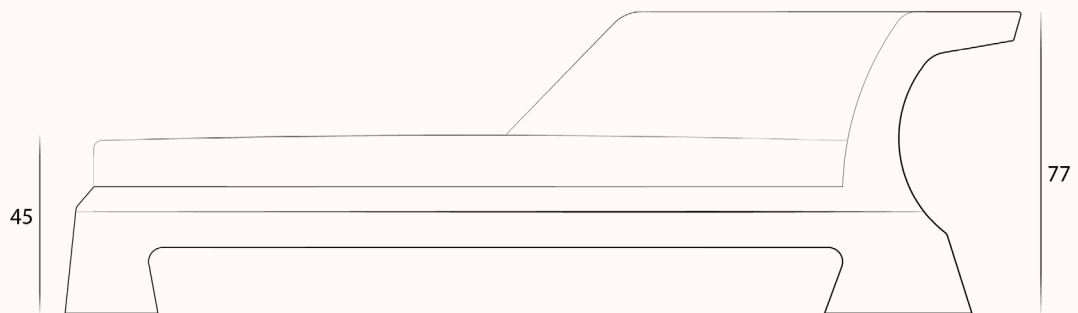

MAY

MAYLIS ET CHARLES TASSIN

CHESS
MERIDIENNE

MAY

MAYLIS ET CHARLES TASSIN

CHESS MERIDIENNE

250

Dimensions in cm

MATERIAL

Upholstery. Fabric not included.
22 meters by 140 cm required

Lead time 14 to 18 weeks - Customization upon request