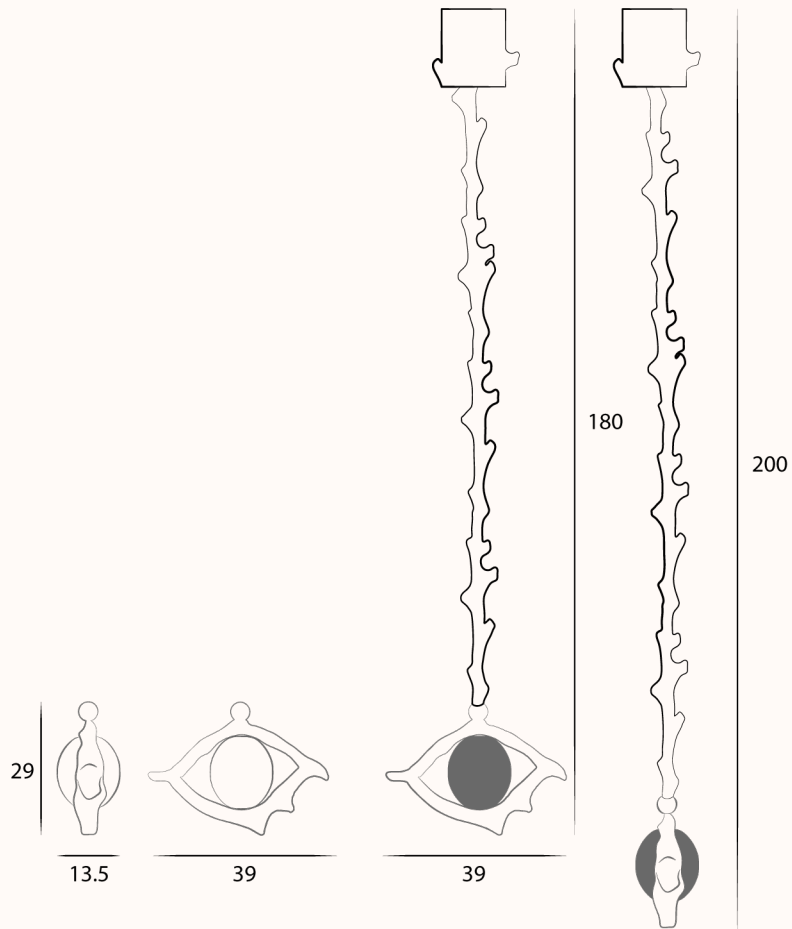

MAY

MAYLIS ET CHARLES TASSIN

IRISS CHANDELIER

MAY

MAYLIS ET CHARLES TASSIN

IRISS CHANDELIER

Dimensions in cm

MATERIAL

Bronze and alabaster

Wiring : LED G9 (FR) - LED G9 (US) 2700K

Lead time 14 to 18 weeks - Customization upon request