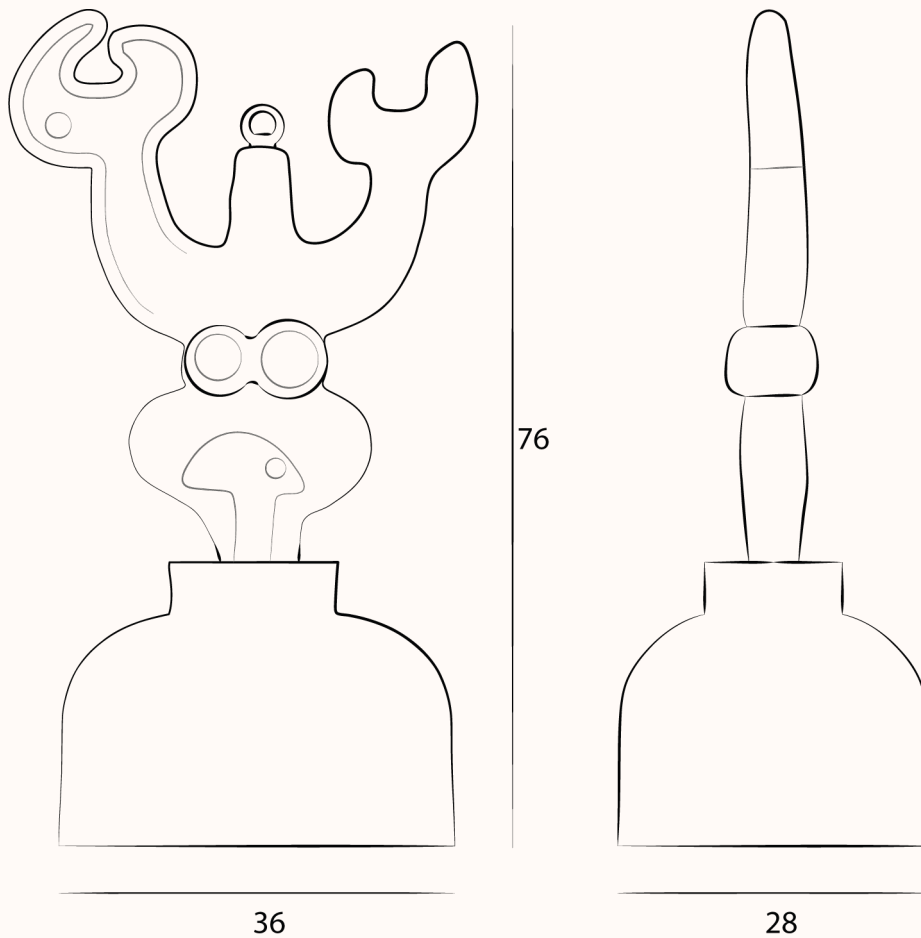

## PABLO MAY EDITION

Dimensions in cm

MATERIAL

Ceramic

Lead time 14 to 18 weeks